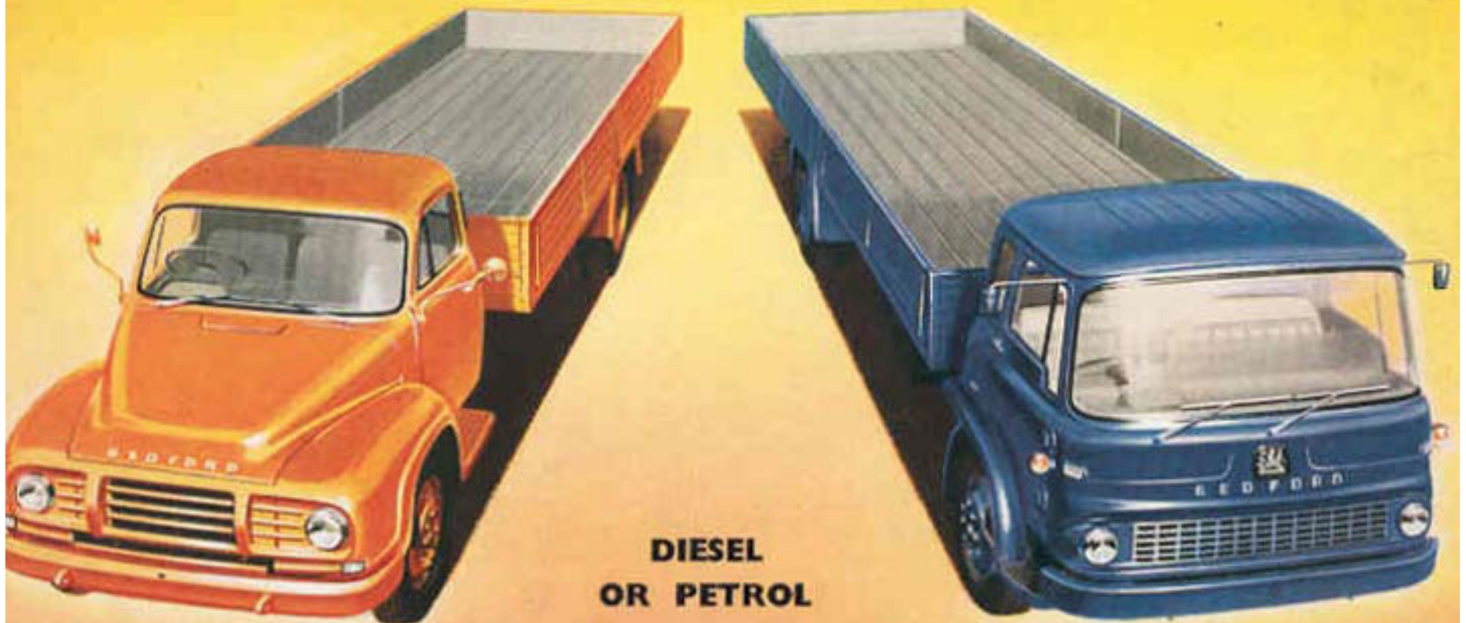

Can

**SUITABLE FOR
BEDFORD APPLICATION**

BEDFORD

**DIESEL
OR PETROL**

Normal control and forward control trucks

ANTI FRICTION MOVEMENT
ROUND THE GLOBE

Can Bearing No.	O.E.M	Bore Dia(mm)	Outer Dia(mm)	Total Bearing Height(mm)	Illustration
11749/11710		17.462	39.878	13.843	
18690/18620		46.040	79.380	17.462	
18790/18720		50.800	85.000	17.462	
2580/2520		31.750	66.420	25.400	
30204		20.000	47.000	15.250	
30206		30.000	62.000	17.250	
30207		35.000	72.000	18.250	
32213		65.000	120.000	32.750	
32307		35.000	80.000	32.750	
32309		45.000	100.000	38.250	
3490/20		38.100	79.380	29.370	
3780/3720		50.800	93.260	30.160	